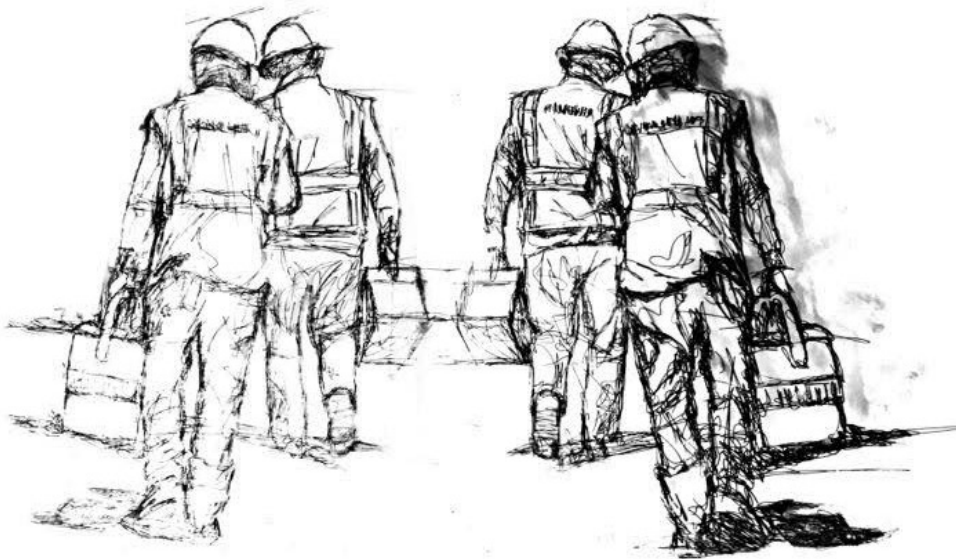

**MICHAEL SELEKANE**

*Sketches of Ghana*

2019

Silkscreen on wood

54cm x 105cm

Edition 1 of 1

**R 19 500-00**

**MICHAEL SELEKANE**