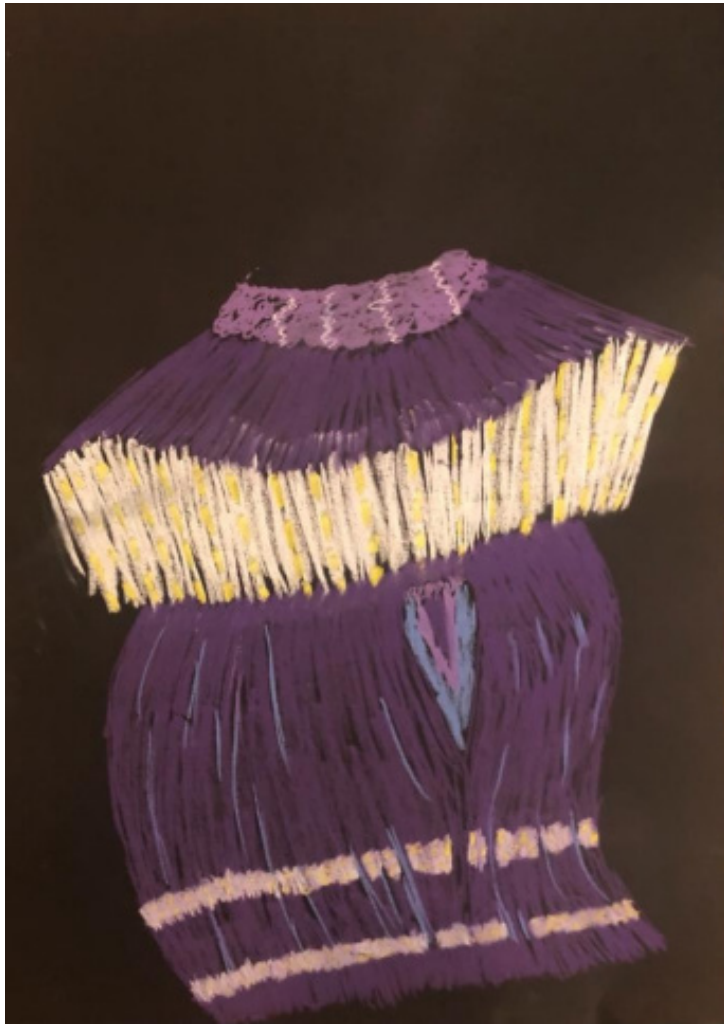

KHANYISILE MAWHAYI

Nhlohlotelo

2021

Soft pastel on paper

64.5cm x 47.5cm (framed)

R 6000-00