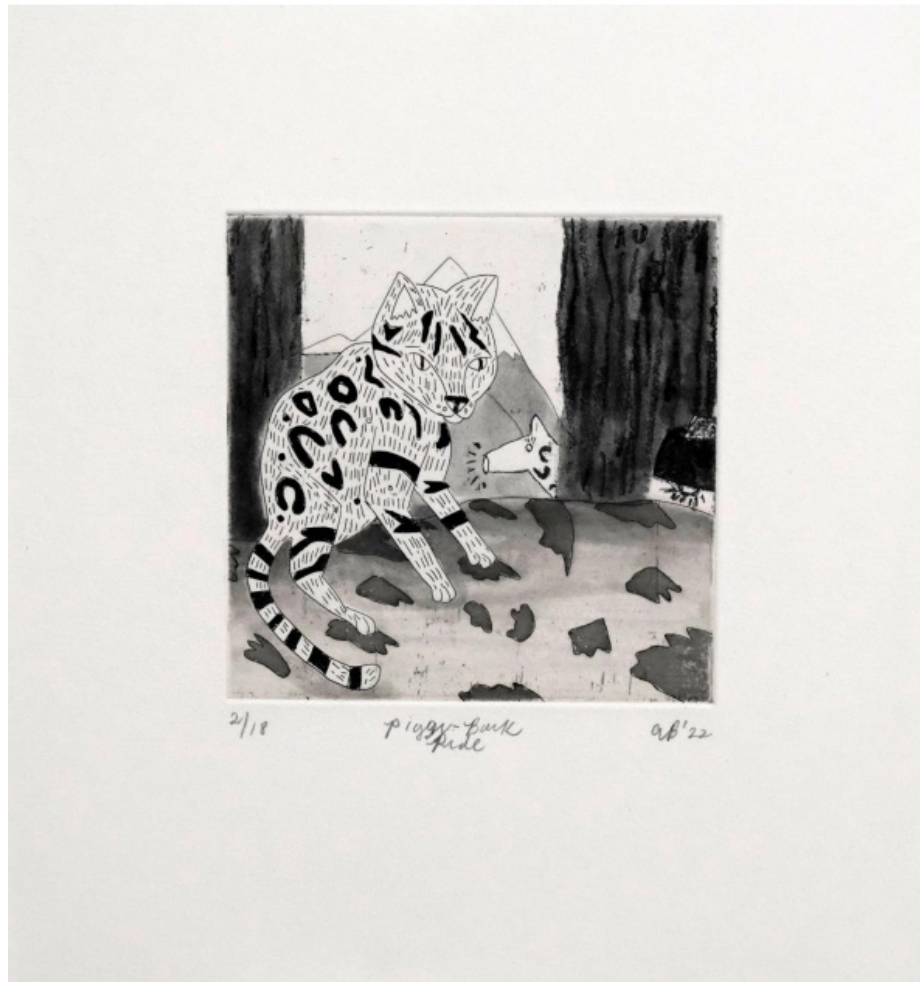

AME BELL

Piggy Back-Ride

2022

Hardground, softground, liftground and aquatint
etching with drypoint and chine colle

25cm x 22.5cm (framed)

Edition 1 of 18

R 2 760-00