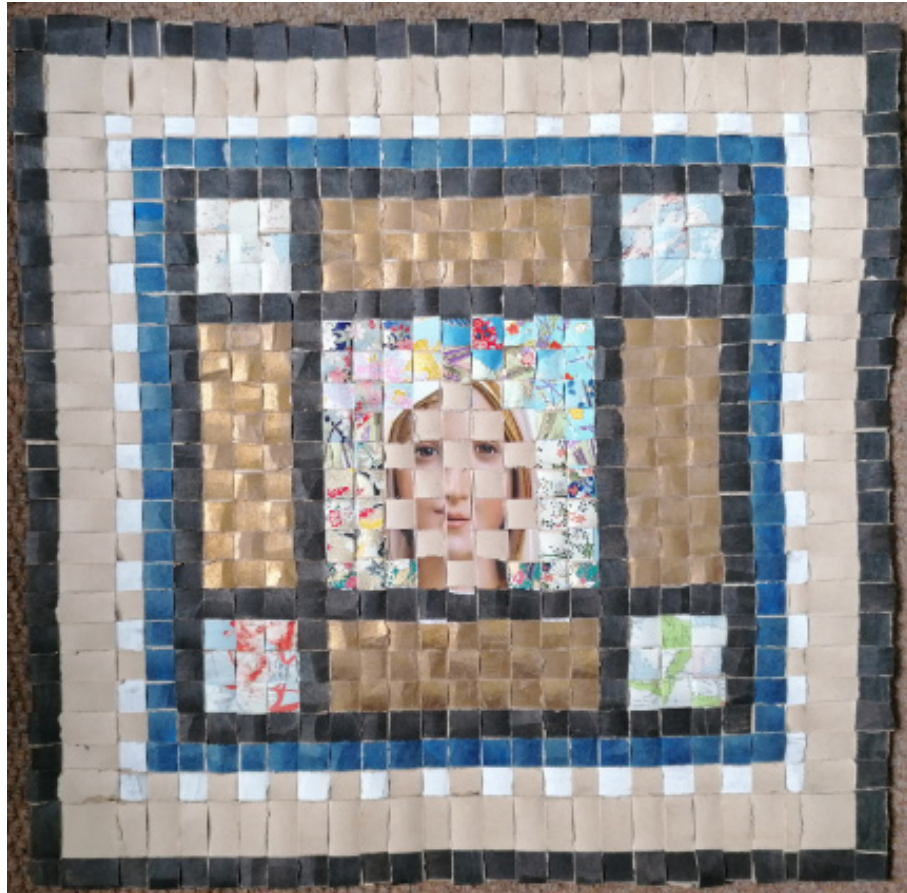

## FLIP HATTINGH

*Atlas of Elsewhere*

2022

Mixed media (paper weave)

65cm x 65cm (framed)

**R 8 500-00**