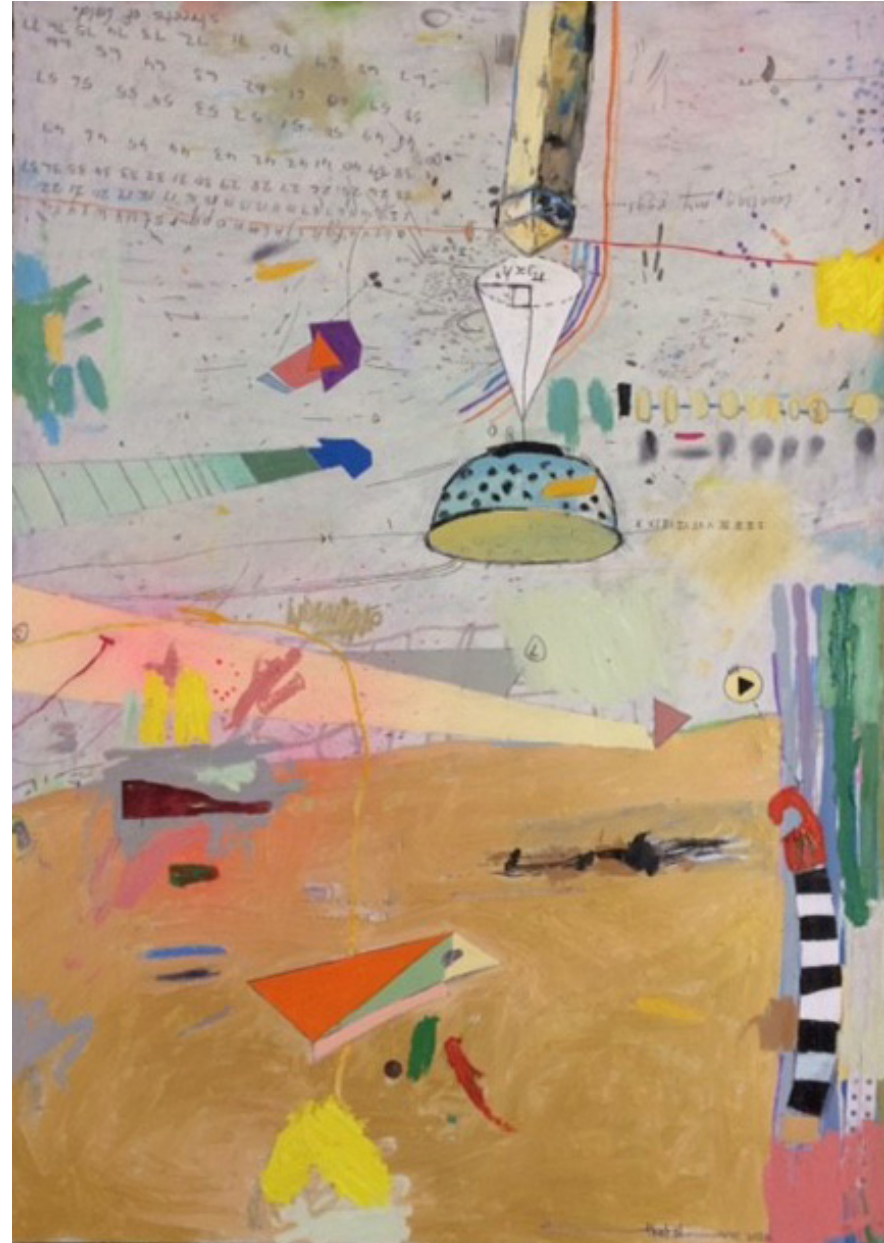

Miscalculated Move
2020
Mixed media on paper
125.5cm x 96.5cm (framed)

Streets of Gold
2020
Mixed media on paper
125.5cm x 96.5cm (framed)

R 28 000-00